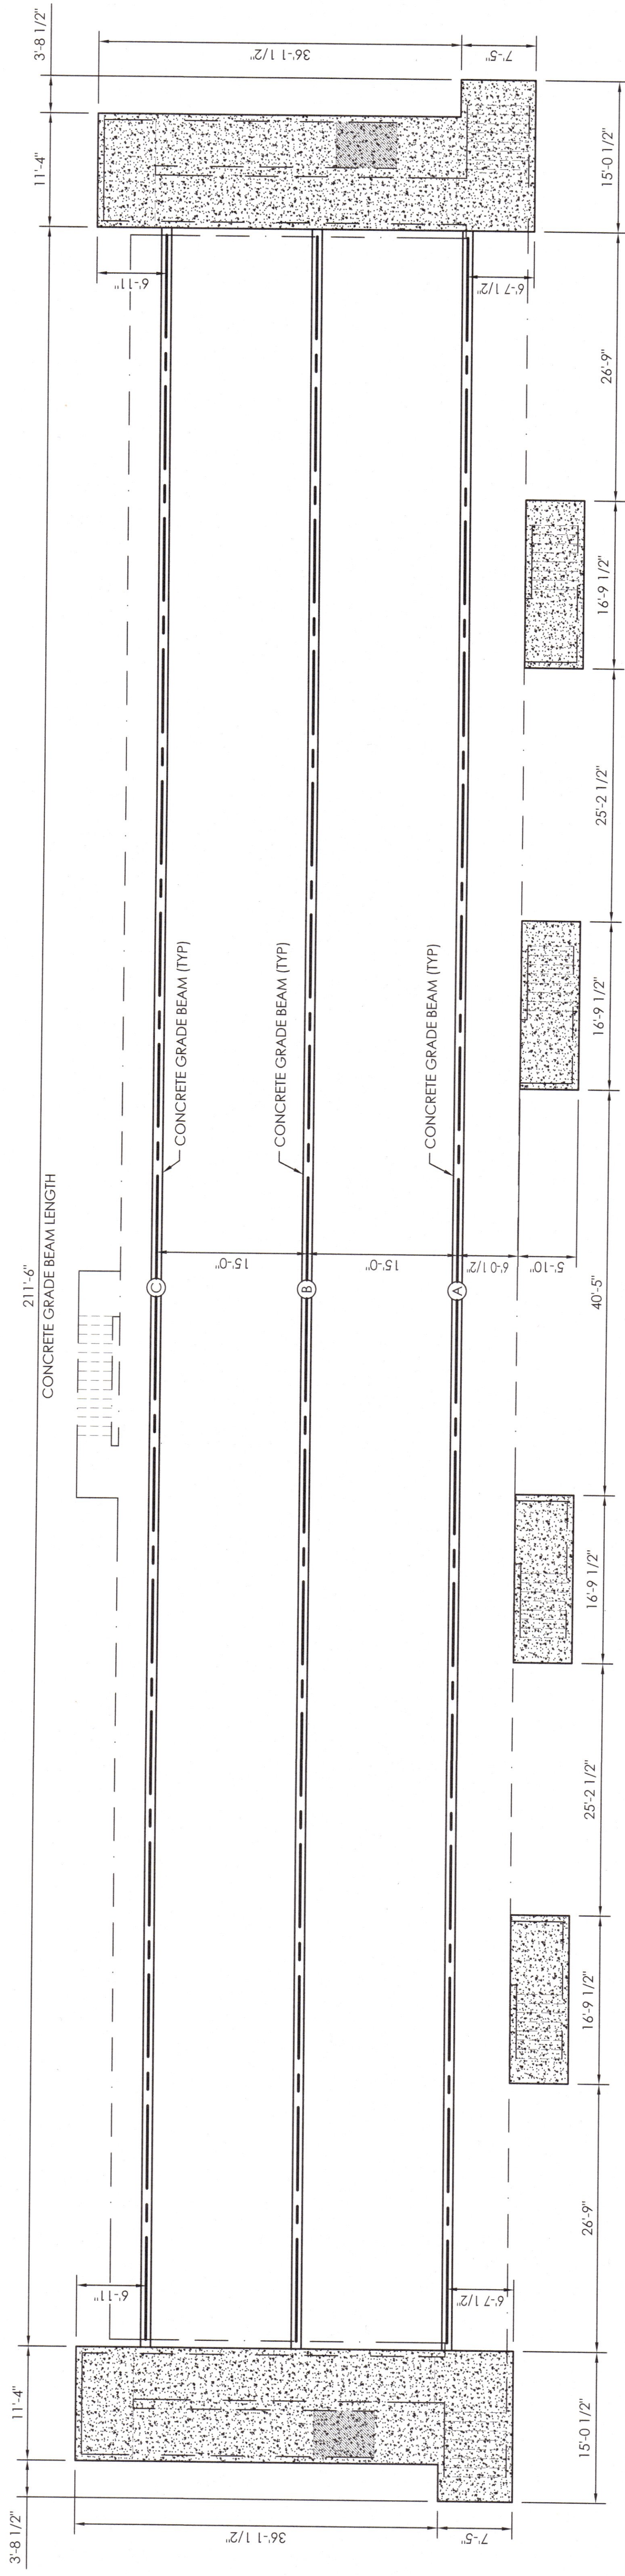

**SEATING LAYOUT - HOME**

1788 TOTAL NET 18" SEATS  
 14 TOTAL NET 33" WHEELCHAIR SPACES  
 1802 TOTAL SEATING CAPACITY - HOME

**CONCRETE LAYOUT - HOME**